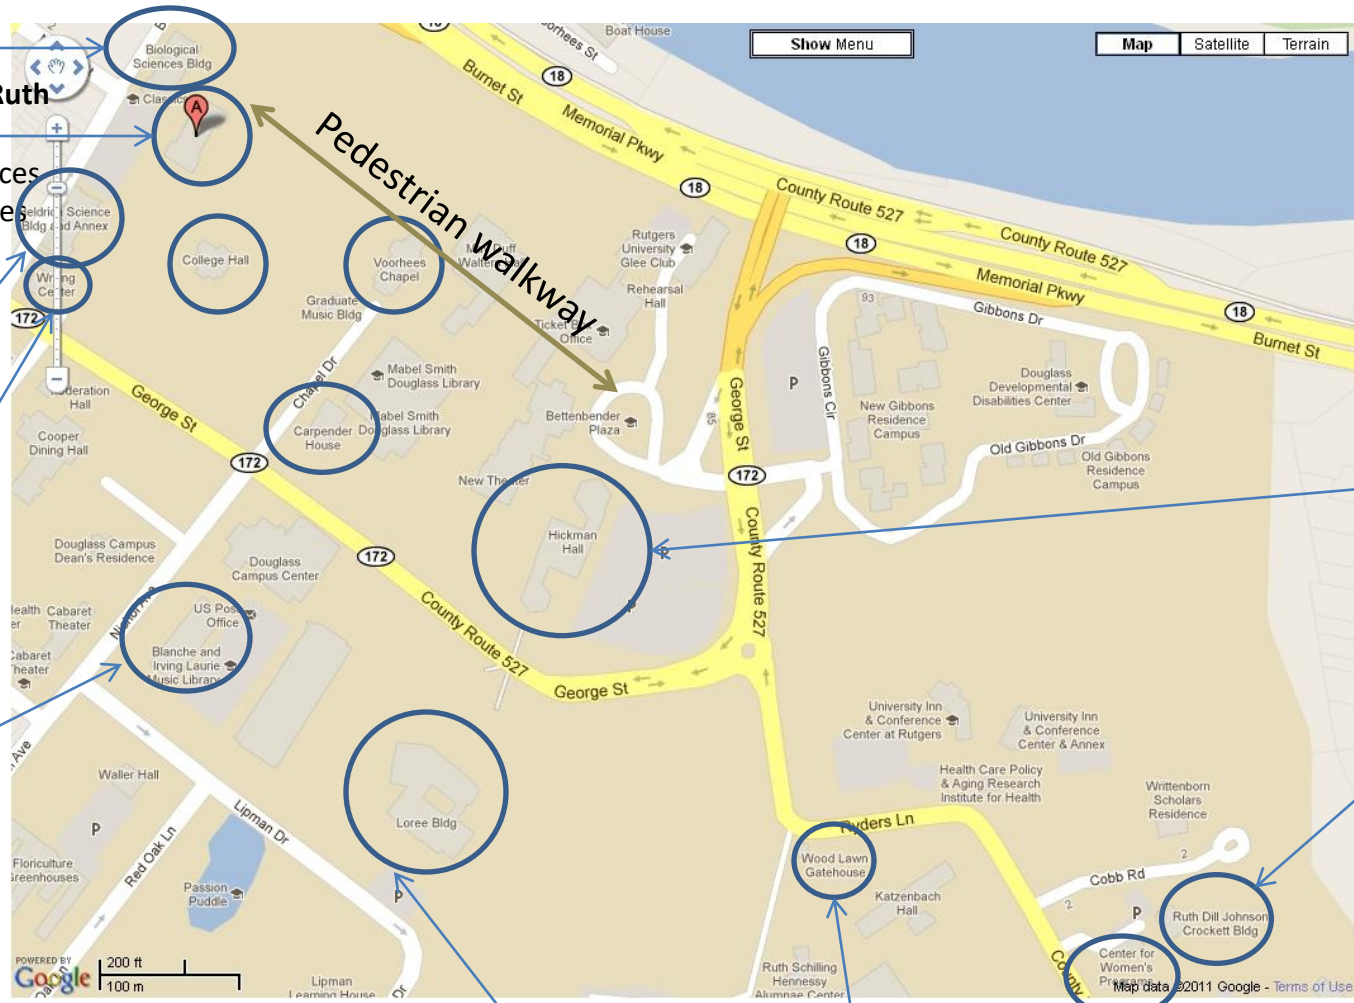

SAS Departments - Douglass Campus

BIO:

- Anthropology

Ruth Adams:

- Academic Services
- American Studies
- Anthropology
- SAS Honors

Heldrich Science Building

Douglass Writing Center

Davison: Sociology

Loree:

- Exercise Science/Sport Studies
- Religion
- Youth Sports Council

Gatehouse:

- New Jersey Folk Festival

160 Ryders Lane:

- Center for Women's Global Leadership (CWGL)
- Institute for Research on Women (IRW)

Hickman Hall:

- Political Science

Ruth Dill Crockett Johnson:

- Women's and Gender Studies
- Institute for Women's Leadership (IWL)